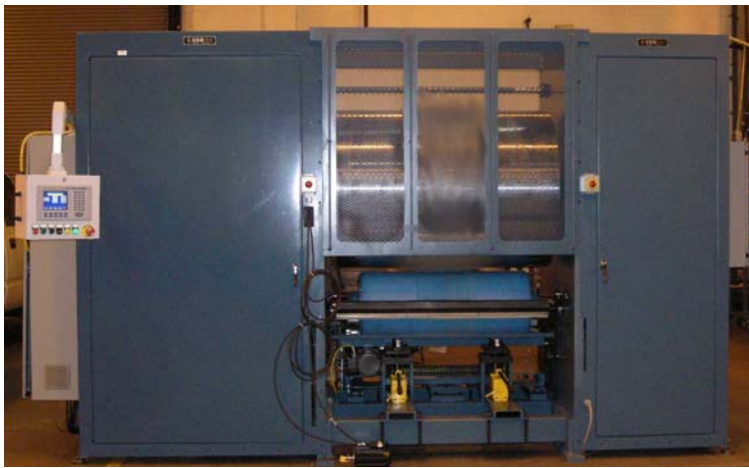

## **The “Big Daddy” of Die Cutters**

**CORfine Custom  
125” Circumference by 40” long.  
Rotary Die Cutter**